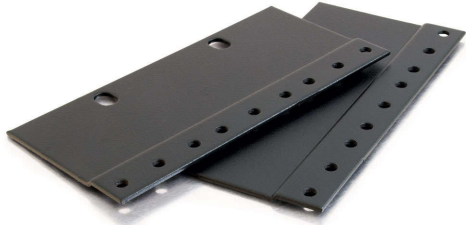

C2G
Discontinued - APW 3u Conversion Adapter Bracket Pair
Part No. CG-21066

Constructed from 14 AWG. This price is for a pair of brackets.

Specifications

General Info

Product Line	C2G	Color	Black
Application Sector	Commercial, Industrial	Warranty Type	Lifetime
Type	Mounting Bracket		