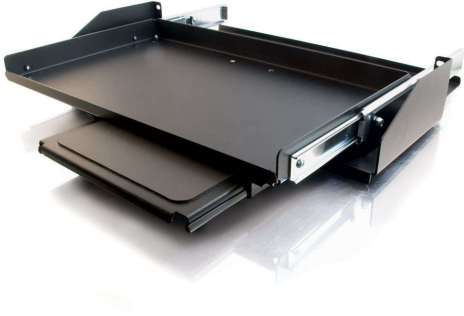

C2G
Discontinued - APW 19in Keyboard Sliding Shelf with Adjustable Mouse Pad
Part No. CG-13604

This shelf is designed for installation on any standard 19-inch relay rack. Includes all assembly hardware and slides.

Specifications

General Info

Product Line	C2G	Application Sector	Commercial, Industrial
Warranty Type	Lifetime	Type	Shelf
