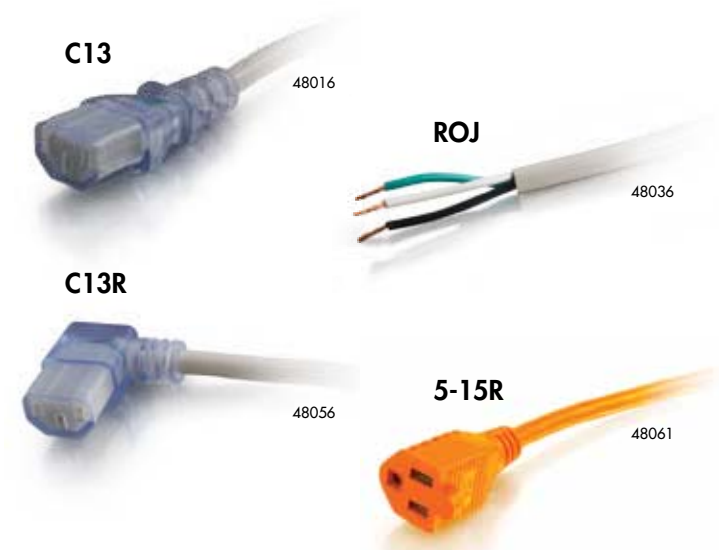

Item#	MSRP
2ft - NEMA 5-15P to IEC-320 C13 - Black/Black	48001	$13.99
6ft - NEMA 5-15P to IEC-320 C13 - Black/Black	48003	$14.99
8ft - NEMA 5-15P to IEC-320 C13 - Black/Black	48005	$15.99
10ft - NEMA 5-15P to IEC-320 C13 - Black/Black	48007	$16.99
12ft - NEMA 5-15P to IEC-320 C13 - Black/Black	48009	$18.99
15ft - NEMA 5-15P to IEC-320 C13 - Black/Black	48011	$20.99
2ft - NEMA 5-15P to IEC-320 C13 - Clear/Gray	48002	$13.99
6ft - NEMA 5-15P to IEC-320 C13 - Clear/Gray	48004	$14.99
8ft - NEMA 5-15P to IEC-320 C13 - Clear/Gray	48006	$15.99
10ft - NEMA 5-15P to IEC-320 C13 - Clear/Gray	48008	$16.99
12ft - NEMA 5-15P to IEC-320 C13 - Clear/Gray	48010	$18.99
15ft - NEMA 5-15P to IEC-320 C13 - Clear/Gray	48012	$20.99
2ft - NEMA 5-15P to ROJ - Black/Black	48021	$12.99
6ft - NEMA 5-15P to ROJ - Black/Black	48023	$14.99
8ft - NEMA 5-15P to ROJ - Black/Black	48025	$15.99
10ft - NEMA 5-15P to ROJ - Black/Black	48027	$16.99
12ft - NEMA 5-15P to ROJ - Black/Black	48029	$18.99
15ft - NEMA 5-15P to ROJ - Black/Black	48031	$20.99
2ft - NEMA 5-15P to ROJ - Clear/Gray	48022	$12.99
6ft - NEMA 5-15P to ROJ - Clear/Gray	48024	$14.99
8ft - NEMA 5-15P to ROJ - Clear/Gray	48026	$15.99
10ft - NEMA 5-15P to ROJ - Clear/Gray	48028	$16.99
12ft - NEMA 5-15P to ROJ - Clear/Gray	48030	$18.99
15ft - NEMA 5-15P to ROJ - Clear/Gray	48032	$20.99
2ft - NEMA 5-15P to IEC-320 C13 - Right Angle - Black/Black	48041	$13.99
6ft - NEMA 5-15P to IEC-320 C13 - Right Angle - Black/Black	48043	$15.99
8ft - NEMA 5-15P to IEC-320 C13 - Right Angle - Black/Black	48045	$16.99
10ft - NEMA 5-15P to IEC-320 C13 - Right Angle - Black/Black	48047	$18.99
12ft - NEMA 5-15P to IEC-320 C13 - Right Angle - Black/Black	48049	$20.99
15ft - NEMA 5-15P to IEC-320 C13 - Right Angle - Black/Black	48051	$22.99
2ft - NEMA 5-15P to IEC-320 C13 - Right Angle - Clear/Gray	48042	$13.99
6ft - NEMA 5-15P to IEC-320 C13 - Right Angle - Clear/Gray	48044	$15.99
8ft - NEMA 5-15P to IEC-320 C13 - Right Angle - Clear/Gray	48046	$16.99
10ft - NEMA 5-15P to IEC-320 C13 - Right Angle - Clear/Gray	48048	$18.99
12ft - NEMA 5-15P to IEC-320 C13 - Right Angle - Clear/Gray	48050	$20.99
15ft - NEMA 5-15P to IEC-320 C13 - Right Angle - Clear/Gray	48052	$22.99
50ft - NEMA 5-15P to NEMA 5-15R - Orange/Orange	48061	$52.99
75ft - NEMA 5-15P to NEMA 5-15R - Orange/Orange	48062	$69.99