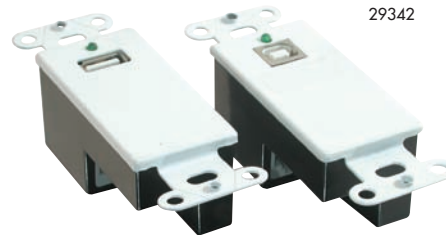

40500

40963

40542

40541

USB SUPERBOOSTERS

USB SuperBooster Wall Plates & Dongles

		MSRP
USB Superbooster Wall Plate Kit	29342	\$129.99
USB Superbooster Wall Plate - Transmitter	29344	\$59.99
USB Superbooster Dongle - Transmitter	29348	\$54.99
2-Port USB Superbooster Wall Plate - Receiver	29345	\$64.99
2-Port USB Superbooster Dongle - Receiver	29346	\$64.99
4-Port USB Superbooster Dongle - Receiver	29347	\$84.99