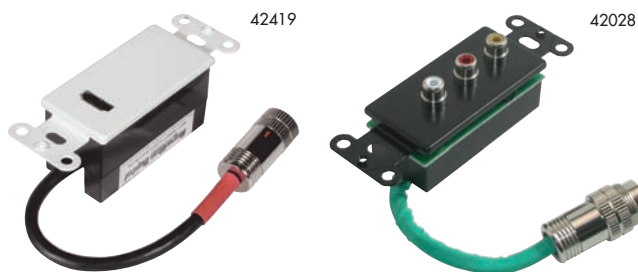

Wall Plates

Digital Wall Plates

Digital (Red)	White	Ivory	Black	MSRP
HDMI® Passive	42419	42420	42421	$59.99
HDMI Active	42422	42423	42424	$229.99
HDMI Active Receiver	42224	42226	42227	$299.99
DVI Passive	42425	42426	42427	$59.99
DVI Active	42428	42429	42430	$229.99