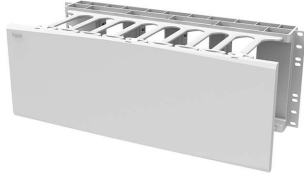

C2G 4RU Single-Sided Horizontal Cable Manager - White

Part No. CG-SHMC4RU-W

This Single-Sided Horizontal Cable Management Panel is an ideal solution for managing cables within a rack or cabinet in a wide variety of applications. This panel is designed to mount on any 19in EIA style rack or cabinet, and features a unique finger design that protects cables from damage while the cover mounts with six hinge clips to allow the door to be opened one-handed without becoming unhinged. The fingers begin 3/4in from the face of the rack to provide cable bend limitation that protects the cables and equipment – ensuring optimum network performance. This panel includes mounting hardware, so there are no additional parts to order.

Features & Benefits

Available in 3RU and 4RU sizes

Rack mounting hardware included

Fingers begin 3/4in from the face of rack to provide bend limitation for cables

Includes cover

Specifications

General Info

Product Line	C2G	Color	White
UPC Number	662875018506	Country Of Origin	Taiwan, Province Of China
Application Sector	Commercial, Industrial	Warranty Type	5-Year
Type	Cable Management		