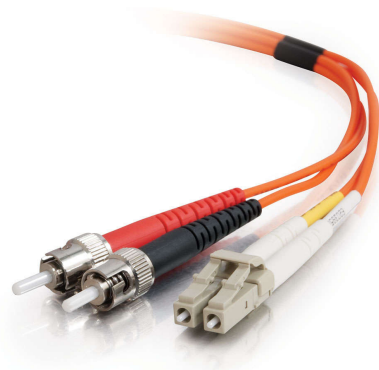

C2G
9.8ft (3m) LC-ST 62.5/125 OM1 Duplex Multimode Fiber Optic Cable - Plenum CMP-Rated - Orange
Part No. CG-37947

With LC to ST termination, this high quality fiber optic patch cable is specifically designed for ethernet, multimedia, or communication applications. The small LC connector takes HALF the size of traditional SC and ST fiber connectors, since it offers twice the port density of conventional SC and ST connectors to satisfy the need for higher port density in telecom closets, equipment rooms, and work areas.

The LC connector's RJ-style latch clip design gives each connection greater durability in resisting snagging, pulls, strains and impacts during cabling installs and maintenance. Plus, it is easy to engage and disengage with the "telephone jack style" release mechanism. The ST connector features a bayonet locking system. The plenum rating provides the fire protection required to run this cable within walls and air plenums without using conduit.

The patented injection molding process provides each connection greater durability in resisting pulls, strains and impacts from cabling installs.

Each cable is 100% optically inspected and tested for insertion loss before you receive it. A pull-proof jacket design surrounds the popular 62.5/125 multimode fiber, immune to electrical interference.

Features & Benefits

OM1 - 62.5µm core	Supports 200/500 MHz km OFL at 850/1300nm
OFNP - Plenum rated jacket	Tested in accordance with EIA/TIA-455-171A

Specifications

General Info

Product Line	C2G	Color	Orange
UPC Number	757120379478	Country Of Origin	China
Application Sector	Commercial, Industrial	Warranty Type	Lifetime
Type	Cable		