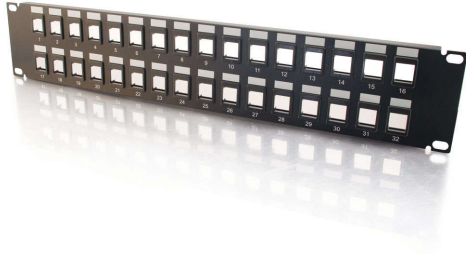

C2G 32-Port Blank Keystone/Multimedia Patch Panel Part No. CG-03860

Ideal for ethernet, voice, audio/video, or other applications. Get all the functionality and compatibility of any name brand at a fraction of the cost. Each panel has cutouts that accept virtually all snap-in jacks. Use keystone jacks and keystone inserts to configure your panel to accommodate a variety of schemes. The clear numbering on the front provides a quick, easy way to identify cable runs. Mounts to any standard 19-inch relay rack, cabinet or wall bracket.

Features & Benefits

| | |
|--|--|
| Cutouts accept virtually all snap-in jacks | Allows for configuration of panels to accommodate a variety of schemes |
| Numbering on the front provides a quick, easy way to identify cable runs | Mounts to any standard 19-inch relay rack, cabinet or wall bracket |

Specifications

General Info

| | | | |
|--------------------|-----------------------|-------------------|----------|
| Product Line | C2G | Color | Black |
| UPC Number | 757120038603 | Country Of Origin | China |
| Application Sector | Commercial | Warranty Type | Lifetime |
| Type | Keystone, Patch Panel | | |