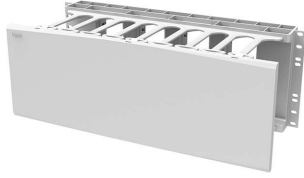

## C2G 4RU Single-Sided Horizontal Cable Manager - White

Part No. CG-SHMC4RU-W

This Single-Sided Horizontal Cable Management Panel is an ideal solution for managing cables within a rack or cabinet in a wide variety of applications. This panel is designed to mount on any 19in EIA style rack or cabinet, and features a unique finger design that protects cables from damage while the cover mounts with six hinge clips to allow the door to be opened one-handed without becoming unhinged. The fingers begin 3/4in from the face of the rack to provide cable bend limitation that protects the cables and equipment – ensuring optimum network performance. This panel includes mounting hardware, so there are no additional parts to order.

### Features & Benefits

Available in 3RU and 4RU sizes

Rack mounting hardware included

Fingers begin 3/4in from the face of rack to provide bend limitation for cables

Includes cover