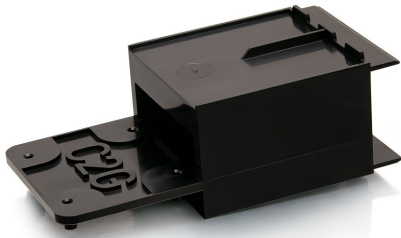

C2G
Retractable HDMI® Adapter Ring Mounting Box for Crestron® Table Boxes
Part No. CG-C2G30040

The Retractable HDMI Adapter Ring Mounting Box for Crestron Table Boxes allows you to expand the installation options of your Retractable Universal HDMI Adapter Ring so that you can connect nearly any device to an in-room display – ideal for Crestron table boxes in conference rooms and other meeting spaces. With only four self-tapping screws, the mounting box allows for easy installation of the Retractable HDMI Adapter Ring.

Works with 29879 and C2G30029 retractable universal mounts.

Features & Benefits

Simple installation, with a smooth fit into Crestron table boxes

Holder to tuck away adapter rings and pull tab for a clean and organized tabletop

Four self-tapping screws for mounting Retractable Universal Mount 4K HDMI Adapter Ring to mounting Box

Specifications

General Info

Product Line	C2G	Color	Black
UPC Number	757120300403	Country Of Origin	China
Application Sector	Commercial, Residential	Warranty Type	5-Year
Type	Active Device, Table Box		

Dimensions

Product Width US	6.14 in	Product Depth US	2.95 in
Product Height US	2.28 in		