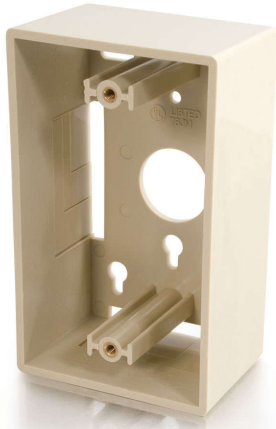

C2G
Single Gang Wall Box - Ivory
Part No. CG-03838

Secure and protect your wire with our durable wall box. Available in ivory or white so you can match your wall plates.

Features & Benefits

Available in different colors to match wall plate

Security and protection for wires

Specifications

General Info

Product Line	C2G	Color	Ivory
UPC Number	757120038382	Country Of Origin	China
Application Sector	Commercial, Hospitality, Residential	Warranty Type	Lifetime
Type	Wall Box		

Dimensions

Product Width US	2.74 in	Product Depth US	1.89 in
Product Height US	4.5 in		

Technical Information

Number of Gangs	1
-----------------	---